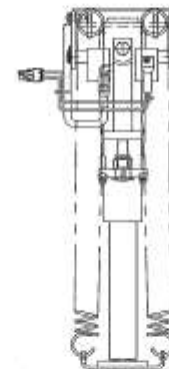

Business Hours: 8 a.m. - 5 p.m. Central Time (M-F)

[home](#)

[request a brochure](#)

HWH Straight-Acting, Pivoting Jacks

AP14070 JACK
 SPECIFICATIONS AND FEATURES
 LIFTING CAPACITY - 6,000 POUNDS
 STROKE - 8.000 INCHES
 ROD - 1.625" DIA.
 FOOT STYLE - 20 SQUARE INCH
 SWITCH - JACK DOWN WARNING
 PRESS-SW/COMP. DP.

		HWH I-80 EXIT 267 SOUTH RT 1 MOSCOW, IOWA 52760	
		SCALE 1:5	DATE 23DEC96
1	07JAN03	REVISED TO CURRENT SIZES	
		REVISION	
JACK 6K 1.625X8 STD PSW			DRAWING NUMBER AP14070 A/C
THE INFORMATION DISCLOSED ON THIS DRAWING IS CONFIDENTIAL AND MUST NOT BE DISCLOSED OR USED IN ANY MANNER WHICH WILL BE DETRIMENTAL TO THE HWH CORPORATION			