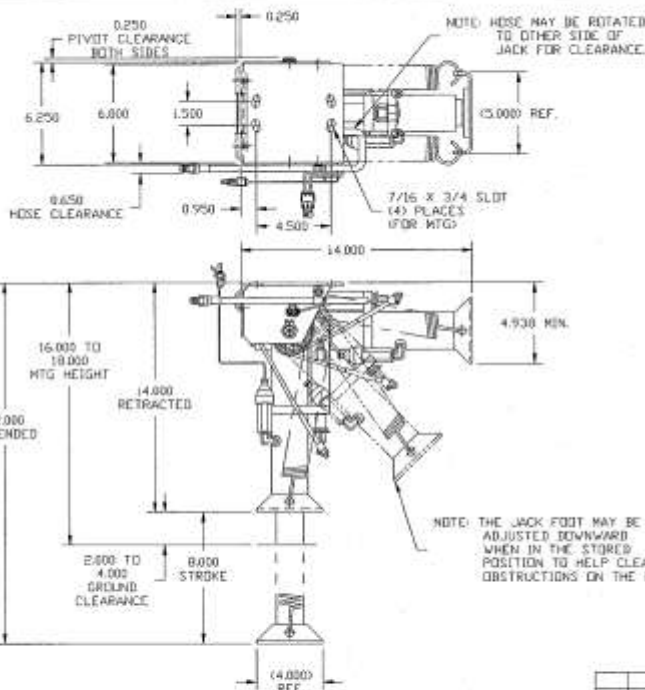

Business Hours: 8 a.m. - 5 p.m. Central Time (M-F)

[home](#)

[request a brochure](#)

HWH Straight-Acting, Pivoting Jacks

AP14070 JACK
 SPECIFICATIONS AND FEATURES
 LIFTING CAPACITY - 6,000 POUNDS
 STROKE - 8.000 INCHES
 ROD - 1.625" DIA.
 FOOT STYLE - 20 SQUARE INCH
 SWITCH - JACK DOWN WARNING
 PRESS-SW/COMP. DP.

		HWH I-80 EXIT 267 SOUTH RT 1 MOSCOW, IOWA 52760	
		SCALE 1:5	DATE 23DEC96
1	07JAN03	REVISED TO CURRENT SIZES	
		REVISION	
JACK 6K 1.625X8 STD PSW			DRAWING NUMBER AP14070 A/C
THE INFORMATION DISCLOSED ON THIS DRAWING IS CONFIDENTIAL AND MUST NOT BE DISCLOSED OR USED IN ANY MANNER WHICH WILL BE DETRIMENTAL TO THE HWH CORPORATION			