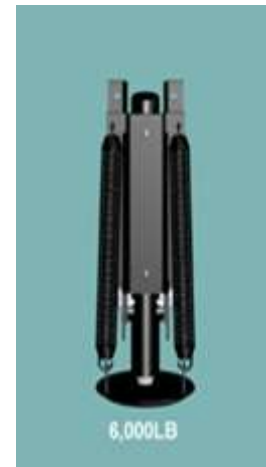

Business Hours: 8 a.m. - 5 p.m. Central Time (M-F)

[home](#)

[request a brochure](#)

HWH Straight-Acting, Pivoting Jacks

AP14070 JACK
 SPECIFICATIONS AND FEATURES
 LIFTING CAPACITY - 6,000 POUNDS
 STROKE - 8.000 INCHES
 ROD - 1.625" DIA.
 FOOT STYLE - 20 SQUARE INCH
 SWITCH - JACK DOWN WARNING
 PRESS-SW/COMP. DP.